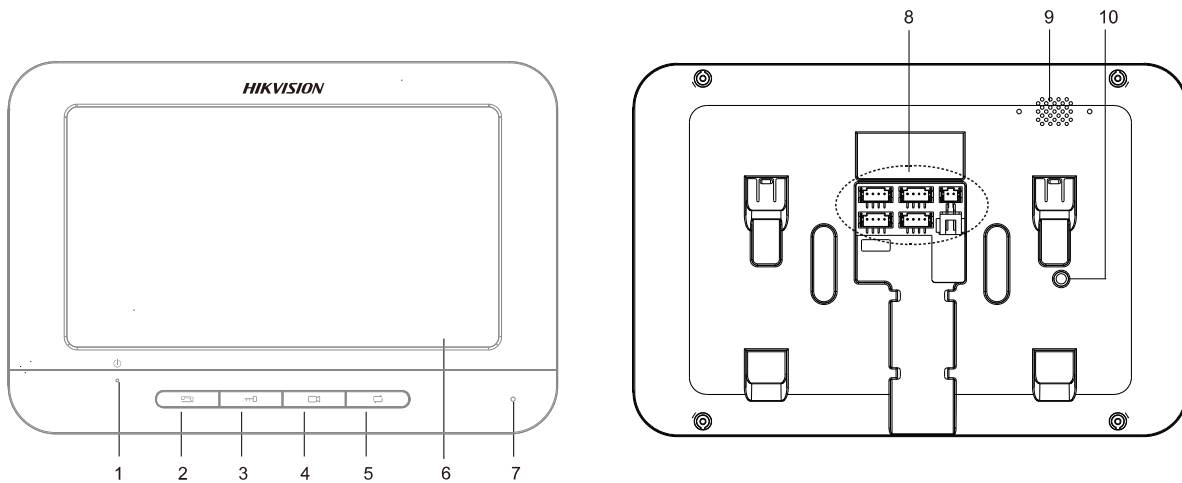

Typical Application

Specifications

Model	DS-KH2220	
Display parameters	Display screen	7-Inch Colorful TFT LCD
	Display resolution	800 × 480
	Operation method	Physical Button
Audio parameters	Audio input	Built-in Omnidirectional Microphone
	Audio output	Built-in Loudspeaker
	Audio quality	Noise Suppression and Echo Cancellation
Device interfaces	Four-wire interface	4 Four-Wire Interfaces
		1-ch Video Input, 1-ch Audio Input/Output, 1-ch Power Supply, 1-ch Grounding
General	Power supply	12 VDC
	Power consumption	≤5 W
	Working temperature	-10° C to + 55° C (14° F to 131° F)
	Working humidity	10% to 90%
	Dimensions (L × W × H)	195.8 mm × 132.8 mm × 18.39 mm (7.7" × 5.2" × 0.7")

Available Model

DS-KH2220

Physical Interfaces

Index	Description	Index	Description
1	Power Supply Indicator	6	LCD Display Screen
2	Call Accept/Decline Key	7	Microphone
3	Unlock Key	8	Terminals and Interfaces
4	Live View Key	9	Loudspeaker
5	Switch Key	10	Volume Control Knob

Typical Application

Specifications

Model		DS-KB2421-IM
Video parameters	Camera	1/4" CMOS
	Resolution	720 × 576
	Video frame rate	PAL: 25 fps
Audio parameters	Audio input	Built-in Omnidirectional Microphone
	Audio output	Built-in Loudspeaker
	Audio quality	Noise Suppression
Light supplement	Light supplement mode	Photosensitive IR Supplement, IR Range: 2 Meters
Device interfaces	Four-wire interface	1 Four-Wire Interface (1-ch Video Input, 1-ch Audio Input/Output, 1-ch Power Supply, 1-ch Grounding)
	I/O output	1 Relay Output
General	Material	Zinc Alloy
	Power consumption	Max. 5W
	Working temperature	-30° C to +70° C (-22° F to 158° F)
	Working humidity	10% to 90%
	Dimensions (L × W × H)	145 mm × 49.2 mm × 26.45 mm (5.7" × 1.9" × 1.0")