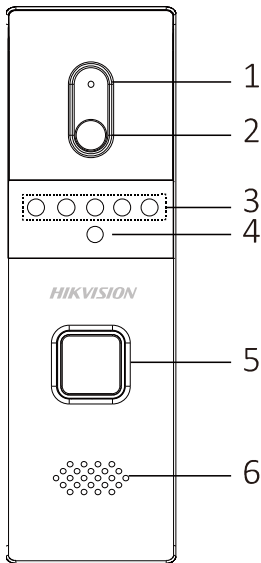

Typical Application

Specifications

Model	DS-KH2220	
Display parameters	Display screen	7-Inch Colorful TFT LCD
	Display resolution	800 × 480
	Operation method	Physical Button
Audio parameters	Audio input	Built-in Omnidirectional Microphone
	Audio output	Built-in Loudspeaker
	Audio quality	Noise Suppression and Echo Cancellation
Device interfaces	Four-wire interface	4 Four-Wire Interfaces
		1-ch Video Input, 1-ch Audio Input/Output, 1-ch Power Supply, 1-ch Grounding
General	Power supply	12 VDC
	Power consumption	≤5 W
	Working temperature	-10° C to + 55° C (14° F to 131° F)
	Working humidity	10% to 90%
	Dimensions (L × W × H)	195.8 mm × 132.8 mm × 18.39 mm (7.7" × 5.2" × 0.7")

Typical Application

Specifications

Model		DS-KB2421-IM
Video parameters	Camera	1/4" CMOS
	Resolution	720 × 576
	Video frame rate	PAL: 25 fps
Audio parameters	Audio input	Built-in Omnidirectional Microphone
	Audio output	Built-in Loudspeaker
	Audio quality	Noise Suppression
Light supplement	Light supplement mode	Photosensitive IR Supplement, IR Range: 2 Meters
Device interfaces	Four-wire interface	1 Four-Wire Interface (1-ch Video Input, 1-ch Audio Input/Output, 1-ch Power Supply, 1-ch Grounding)
	I/O output	1 Relay Output
General	Material	Zinc Alloy
	Power consumption	Max. 5W
	Working temperature	-30° C to +70° C (-22° F to 158° F)
	Working humidity	10% to 90%
	Dimensions (L × W × H)	145 mm × 49.2 mm × 26.45 mm (5.7" × 1.9" × 1.0")

Available Model

DS-KB2421-IM

Appearance

Index	Description
1	Microphone
2	Built-in Camera
3	Supplement Light
4	Photoresistor
5	Call Button
6	Loudspeaker

Distributed by

HIKVISION

Headquarters

No.555 Qianmo Road, Binjiang District,
Hangzhou 310051, China
T +86-571-8807-5998
overseasbusiness@hikvision.com