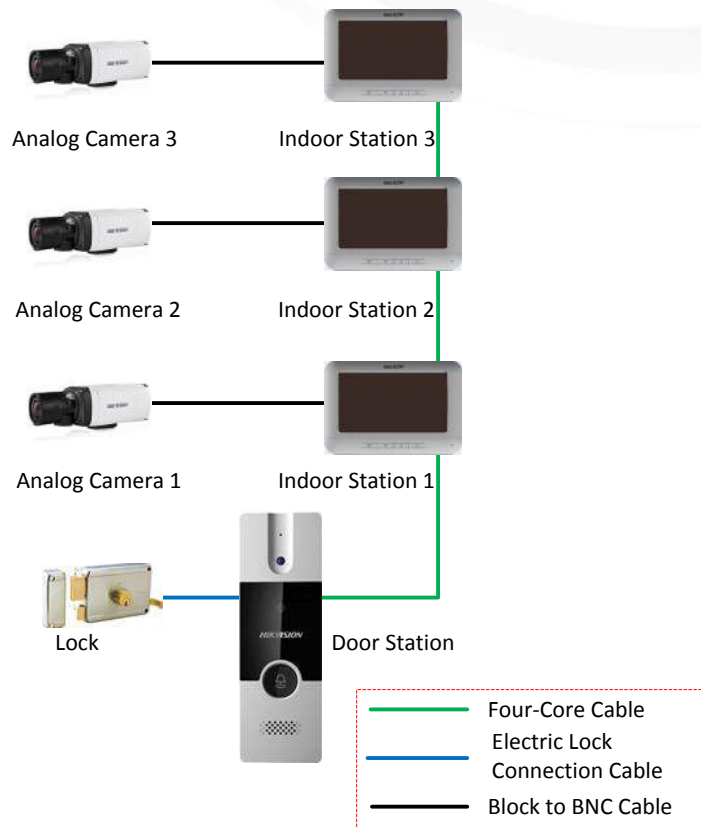

DS-KH2220

Video Intercom Indoor Station

<https://aros.kz>

Key Features

- Hands-free video intercom communication
- Supports three indoor stations in the intercom system
- Supports monitoring the door station and the external analog camera
- Remote unlocking
- Wall mounting supported
- Convenient installation with/without the junction box

Typical Application

Specifications

Model	DS-KH2220	
Display parameters	Display screen	7-Inch Colorful TFT LCD
	Display resolution	800 × 480
	Operation method	Physical Button
Audio parameters	Audio input	Built-in Omnidirectional Microphone
	Audio output	Built-in Loudspeaker
	Audio quality	Noise Suppression and Echo Cancellation
Device interfaces	Four-wire interface	4 Four-Wire Interfaces
		1-ch Video Input, 1-ch Audio Input/Output, 1-ch Power Supply, 1-ch Grounding
General	Power supply	12 VDC
	Power consumption	≤5 W
	Working temperature	-10° C to + 55° C (14° F to 131° F)
	Working humidity	10% to 90%
	Dimensions (L × W × H)	195.8 mm × 132.8 mm × 18.39 mm (7.7" × 5.2" × 0.7")

Available Model

DS-KH2220

Physical Interfaces

Index	Description	Index	Description
1	Power Supply Indicator	6	LCD Display Screen
2	Call Accept/Decline Key	7	Microphone
3	Unlock Key	8	Terminals and Interfaces
4	Live View Key	9	Loudspeaker
5	Switch Key	10	Volume Control Knob

DS-KB2421-IM Video Intercom Door Station

Key Features

- Hands-free video intercom communication
- Supports two door stations in the intercom system
- Self-adaptive IR supplement (with photoresistor)
- One-touch calling
- Pinhole camera with 720 x 576 @ 25 fps
- Unlock controlling
- Anti-oxidant zinc alloy
- Vandal-resistant
- Convenient installation
- IP65