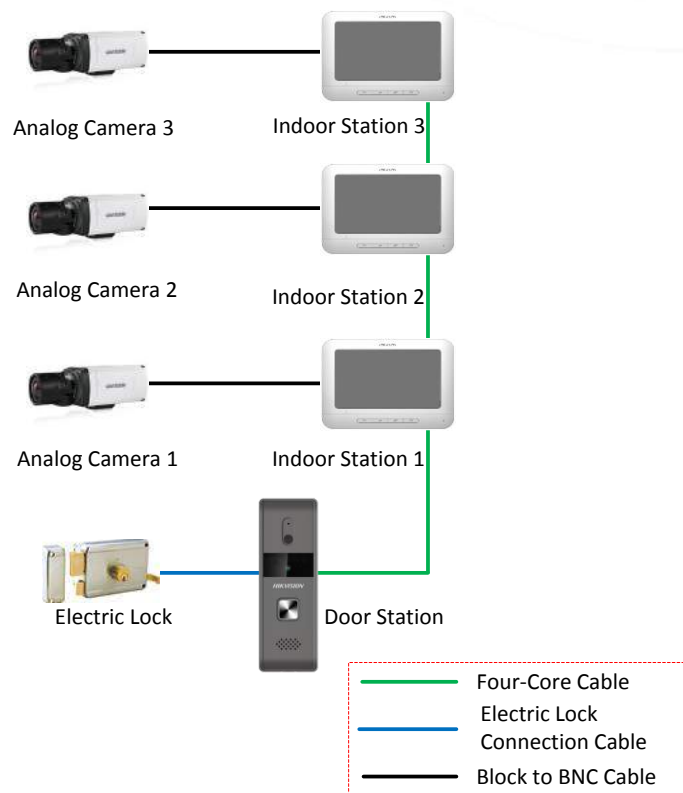

Available Model

DS-KH2220

Physical Interfaces

Index	Description	Index	Description
1	Power Supply Indicator	6	LCD Display Screen
2	Call Accept/Decline Key	7	Microphone
3	Unlock Key	8	Terminals and Interfaces
4	Live View Key	9	Loudspeaker
5	Switch Key	10	Volume Control Knob

DS-KB2421-IM Video Intercom Door Station

Key Features

- Hands-free video intercom communication
- Supports two door stations in the intercom system
- Self-adaptive IR supplement (with photoresistor)
- One-touch calling
- Pinhole camera with 720 x 576 @ 25 fps
- Unlock controlling
- Anti-oxidant zinc alloy
- Vandal-resistant
- Convenient installation
- IP65

Typical Application

Specifications

Model		DS-KB2421-IM
Video parameters	Camera	1/4" CMOS
	Resolution	720 × 576
	Video frame rate	PAL: 25 fps
Audio parameters	Audio input	Built-in Omnidirectional Microphone
	Audio output	Built-in Loudspeaker
	Audio quality	Noise Suppression
Light supplement	Light supplement mode	Photosensitive IR Supplement, IR Range: 2 Meters
Device interfaces	Four-wire interface	1 Four-Wire Interface (1-ch Video Input, 1-ch Audio Input/Output, 1-ch Power Supply, 1-ch Grounding)
	I/O output	1 Relay Output
General	Material	Zinc Alloy
	Power consumption	Max. 5W
	Working temperature	-30° C to +70° C (-22° F to 158° F)
	Working humidity	10% to 90%
	Dimensions (L × W × H)	145 mm × 49.2 mm × 26.45 mm (5.7" × 1.9" × 1.0")