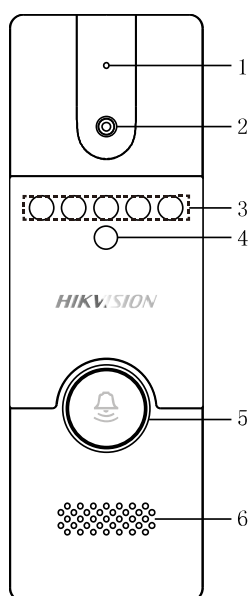

Typical Application

Specifications

Model	DS-KH2220	
Display parameters	Display screen	7-Inch Colorful TFT LCD
	Display resolution	800 × 480
	Operation method	Physical Button
Audio parameters	Audio input	Built-in Omnidirectional Microphone
	Audio output	Built-in Loudspeaker
	Audio quality	Noise Suppression and Echo Cancellation
Device interfaces	Four-wire interface	4 Four-Wire Interfaces
		1-ch Video Input, 1-ch Audio Input/Output, 1-ch Power Supply, 1-ch Grounding
General	Power supply	12 VDC
	Power consumption	≤5 W
	Working temperature	-10° C to + 55° C (14° F to 131° F)
	Working humidity	10% to 90%
	Dimensions (L × W × H)	195.8 mm × 132.8 mm × 18.39 mm (7.7" × 5.2" × 0.7")

Typical Application

Specifications

Model	DS-KB2411-IM	
Video parameters	Camera	1/4" CMOS
	Resolution	720 × 576
	Video frame rate	PAL: 25 fps
Audio parameters	Audio input	Built-in Omnidirectional Microphone
	Audio output	Built-in Loudspeaker
	Audio quality	Noise Suppression and Echo Cancellation
Light supplement	Light supplement mode	Photosensitive IR Supplement, IR Range: 2 Meters
Device interfaces	Four-wire interface	1 Four-Wire Interface (1-ch Video Input, 1-ch Audio Input/Output, 1-ch Power Supply, 1-ch Grounding)
	I/O output	1 Relay Output
General	Material	Aluminum Alloy
	Power consumption	Max. 3W
	Working temperature	-30° C to +60° C (-22° F to 140° F)
	Working humidity	10% to 90%
	Dimensions (L × W × H)	128 mm × 42 mm × 24.8 mm (5.0" × 1.7" × 0.9")

Available Model

DS-KB2411-IM

Appearance and Interfaces

Index	Description
1	Microphone
2	Built-in Camera
3	Supplement Light
4	Photoresistor
5	Call Button
6	Loudspeaker

Distributed by

Headquarters

No.555 Qianmo Road, Binjiang District,
Hangzhou 310051, China
T +86-571-8807-5998
overseasbusiness@hikvision.com