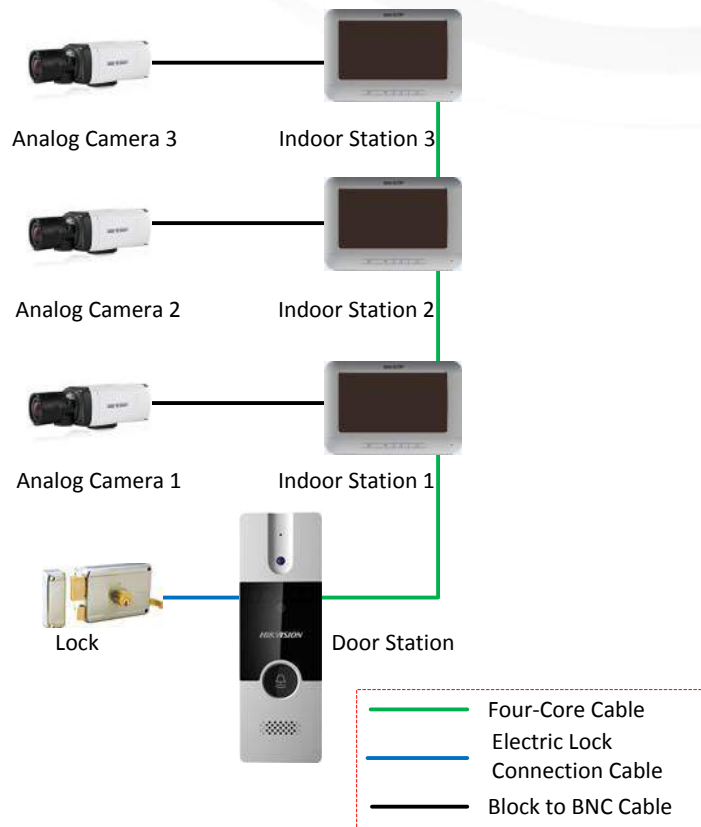

DS-KH2220

Video Intercom Indoor Station

<https://aros.kz>

Key Features

- Hands-free video intercom communication
- Supports three indoor stations in the intercom system
- Supports monitoring the door station and the external analog camera
- Remote unlocking
- Wall mounting supported
- Convenient installation with/without the junction box

Typical Application

Specifications

Model	DS-KH2220	
Display parameters	Display screen	7-Inch Colorful TFT LCD
	Display resolution	800 × 480
	Operation method	Physical Button
Audio parameters	Audio input	Built-in Omnidirectional Microphone
	Audio output	Built-in Loudspeaker
	Audio quality	Noise Suppression and Echo Cancellation
Device interfaces	Four-wire interface	4 Four-Wire Interfaces
		1-ch Video Input, 1-ch Audio Input/Output, 1-ch Power Supply, 1-ch Grounding
General	Power supply	12 VDC
	Power consumption	≤5 W
	Working temperature	-10° C to + 55° C (14° F to 131° F)
	Working humidity	10% to 90%
	Dimensions (L × W × H)	195.8 mm × 132.8 mm × 18.39 mm (7.7" × 5.2" × 0.7")

Available Model

DS-KH2220

Physical Interfaces

Index	Description	Index	Description
1	Power Supply Indicator	6	LCD Display Screen
2	Call Accept/Decline Key	7	Microphone
3	Unlock Key	8	Terminals and Interfaces
4	Live View Key	9	Loudspeaker
5	Switch Key	10	Volume Control Knob

DS-KB2411-IM Video Intercom Door Station

Key Features

- Hands-free video intercom communication
- Supports two door stations in the intercom system
- Self-adaptive IR supplement (with photoresistor)
- One-touch calling
- Pinhole camera with 720 x 576 @ 25 fps
- Unlock controlling
- Anti-oxidant aluminium alloy
- Wall mounting supported
- Convenient installation with/without the junction box