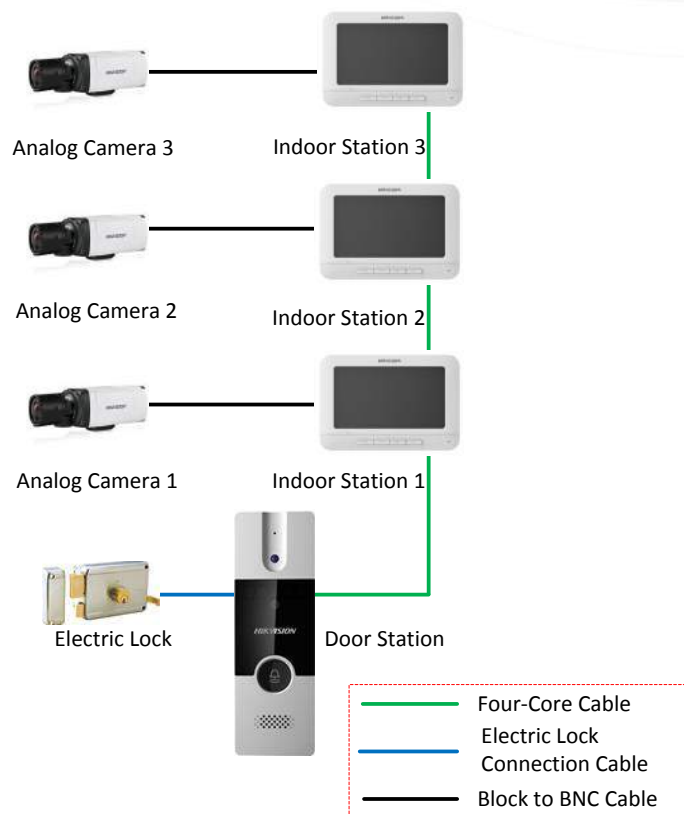

Available Model

DS-KH2220

Physical Interfaces

Index	Description	Index	Description
1	Power Supply Indicator	6	LCD Display Screen
2	Call Accept/Decline Key	7	Microphone
3	Unlock Key	8	Terminals and Interfaces
4	Live View Key	9	Loudspeaker
5	Switch Key	10	Volume Control Knob

DS-KB2411-IM Video Intercom Door Station

Key Features

- Hands-free video intercom communication
- Supports two door stations in the intercom system
- Self-adaptive IR supplement (with photoresistor)
- One-touch calling
- Pinhole camera with 720 x 576 @ 25 fps
- Unlock controlling
- Anti-oxidant aluminium alloy
- Wall mounting supported
- Convenient installation with/without the junction box

Typical Application

Specifications

Model	DS-KB2411-IM	
Video parameters	Camera	1/4" CMOS
	Resolution	720 × 576
	Video frame rate	PAL: 25 fps
Audio parameters	Audio input	Built-in Omnidirectional Microphone
	Audio output	Built-in Loudspeaker
	Audio quality	Noise Suppression and Echo Cancellation
Light supplement	Light supplement mode	Photosensitive IR Supplement, IR Range: 2 Meters
Device interfaces	Four-wire interface	1 Four-Wire Interface (1-ch Video Input, 1-ch Audio Input/Output, 1-ch Power Supply, 1-ch Grounding)
	I/O output	1 Relay Output
General	Material	Aluminum Alloy
	Power consumption	Max. 3W
	Working temperature	-30° C to +60° C (-22° F to 140° F)
	Working humidity	10% to 90%
	Dimensions (L × W × H)	128 mm × 42 mm × 24.8 mm (5.0" × 1.7" × 0.9")