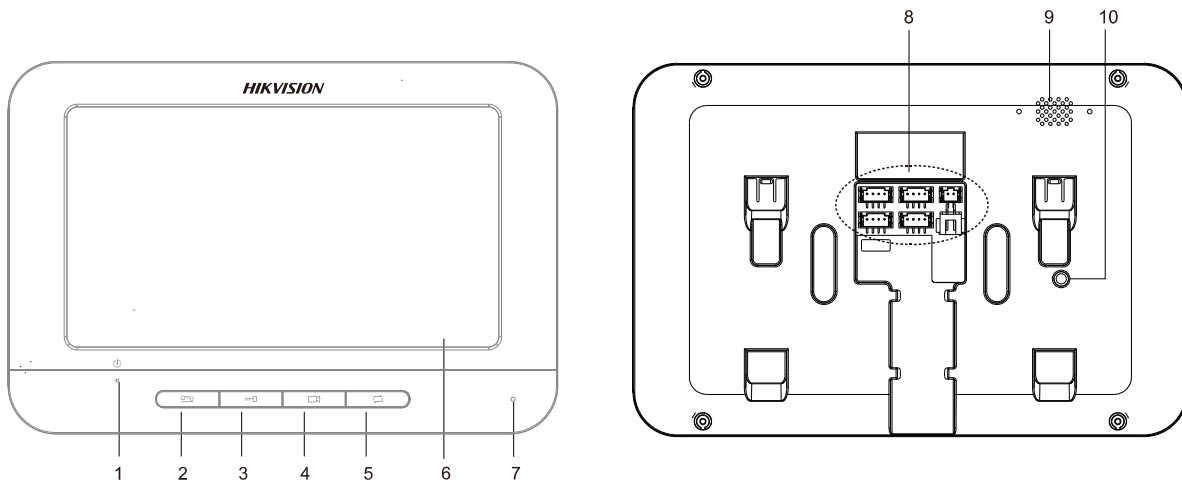

Typical Application

Specifications

Model	DS-KH2220	
Display parameters	Display screen	7-Inch Colorful TFT LCD
	Display resolution	800 × 480
	Operation method	Physical Button
Audio parameters	Audio input	Built-in Omnidirectional Microphone
	Audio output	Built-in Loudspeaker
	Audio quality	Noise Suppression and Echo Cancellation
Device interfaces	Four-wire interface	4 Four-Wire Interfaces
		1-ch Video Input, 1-ch Audio Input/Output, 1-ch Power Supply, 1-ch Grounding
General	Power supply	12 VDC
	Power consumption	≤5 W
	Working temperature	-10° C to + 55° C (14° F to 131° F)
	Working humidity	10% to 90%
	Dimensions (L × W × H)	195.8 mm × 132.8 mm × 18.39 mm (7.7" × 5.2" × 0.7")

Available Model

DS-KH2220

Physical Interfaces

Index	Description	Index	Description
1	Power Supply Indicator	6	LCD Display Screen
2	Call Accept/Decline Key	7	Microphone
3	Unlock Key	8	Terminals and Interfaces
4	Live View Key	9	Loudspeaker
5	Switch Key	10	Volume Control Knob

Typical Application

Specifications

Model	DS-KB2411-IM	
Video parameters	Camera	1/4" CMOS
	Resolution	720 × 576
	Video frame rate	PAL: 25 fps
Audio parameters	Audio input	Built-in Omnidirectional Microphone
	Audio output	Built-in Loudspeaker
	Audio quality	Noise Suppression and Echo Cancellation
Light supplement	Light supplement mode	Photosensitive IR Supplement, IR Range: 2 Meters
Device interfaces	Four-wire interface	1 Four-Wire Interface (1-ch Video Input, 1-ch Audio Input/Output, 1-ch Power Supply, 1-ch Grounding)
	I/O output	1 Relay Output
General	Material	Aluminum Alloy
	Power consumption	Max. 3W
	Working temperature	-30° C to +60° C (-22° F to 140° F)
	Working humidity	10% to 90%
	Dimensions (L × W × H)	128 mm × 42 mm × 24.8 mm (5.0" × 1.7" × 0.9")