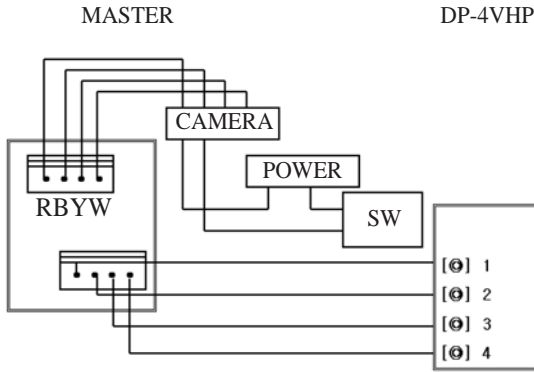

2. Installation

◆ Installation Diagram

* Caution

- Please avoid direct ray of sun light to install this unit.
- 1450~1500mm is right height from the floor.
- Please avoid the place where being affected by gas, magnetic source and humid.

3. Wiring diagram

◆ Wiring

* Warning

1. In case of installation around the area where pass the high-voltage line, please use metal tube with coaxial cable.
2. Any malfunction or abnormal operation shall be caused by scar or peel off the wire.