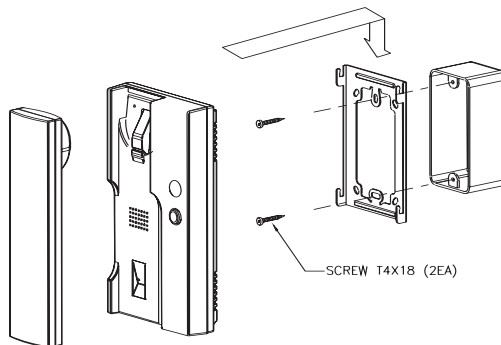

2. Installation

◆ Installation Diagram

* Caution

- Please avoid direct ray of sun light to install this unit.
- 1450~1500mm is right height from the floor.
- Please avoid the place where being affected by gas, magnetic source and humid.